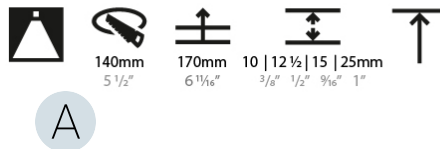

ELECTRICAL

Lamp Type: LED (Zhaga Standard)
Input Wattage (W): 13.2 / 16.5
Total Output Wattage (W): 12.1 / 14.7
Dimming: Tri-Mode (Non-Dimming and Phase Dimming (120Vac only) and 0-10V Dimming)
Driver Included: No
Driver Location: Recessed Housing
Driver Type: Constant Current - Universal
Driver Class: Class 2
Housing: See components
Input Voltage (V): 120 - 277
Constant Current (MA): 350

LED

Number of LEDs: 1
Color Temperature (°K): 2700 / 3000 / 3500 / 4000
Max. Delivered Lumen (lm): 814 / 877 / 911 / 930
Nominal Lumen (lm): 1246 / 1342 / 1396 / 1424
CRI: >90 CRI
Efficiency (%): 90.5
Lamp Life (hrs): 50000
Upon Request: RGB-W Tunable White Special Color Temperature Special LED

OPTICAL

Reflector°: 10
Optic°: Lens Pack - No Lens / Linear Spread Lens / Honeycomb / Spread Lens
Upon Request: Special Beam Angles

RATINGS AND CERTIFICATIONS

382, F 416-247-9319, www.zaneen.com

Not to be used for applications at the end of the existing Model #. For assistance on 'custom' specifications, contact zteam@zaneen.com. In a constant effort to supply the best product, we reserve the right to change specifications or materials without notice. The most recent specification sheets are found at zaneen.com

IP rating: IP20