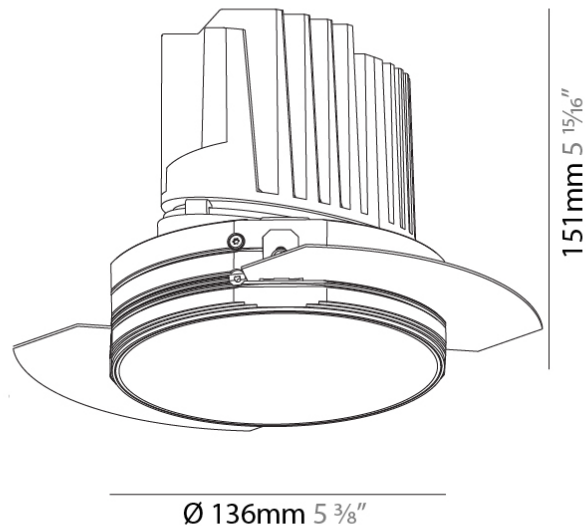

ELECTRICAL

Lamp Type: LED (Zhaga Standard)
Input Wattage (W): 28
Total Output Wattage (W): 26.4
Dimming: Tri-Mode (Non-Dimming and Phase Dimming (120Vac only) and 0-10V Dimming)
Driver Included: No
Driver Location: Recessed Housing
Driver Type: Constant Current - Universal
Driver Class: Class 2
Housing: See components
Input Voltage (V): 120 - 277
Constant Current (MA): 700

LED

Number of LEDs: 1
Color Temperature (°K): 2700 / 3000 / 3500 / 4000
Max. Delivered Lumen (lm): 2156 / 2244 / 2377 / 2425
Nominal Lumen (lm): 2909 / 3028 / 3208 / 2373
CRI: >90 CRI
Lamp Life (hrs): 50000
Upon Request: RGB-W Tunable White Special Color Temperature Special LED

OPTICAL

Reflector°: 18 / 34
Optic°: Lens Pack - No Lens / Linear Spread Lens / Honeycomb / Spread Lens
Adjustability: Fixed
Upon Request: Special Beam Angles

RATINGS AND CERTIFICATIONS

382, F 416-247-9319, www.zaneen.com

Created by Zaneen for use in North America. This is the end of the existing Model #. For assistance on 'custom' specifications, contact zteam@zaneen.com. In a constant effort to supply the best product, we reserve the right to change specifications or materials without notice. The most recent specification sheets are found at zaneen.com

IP rating: IP20