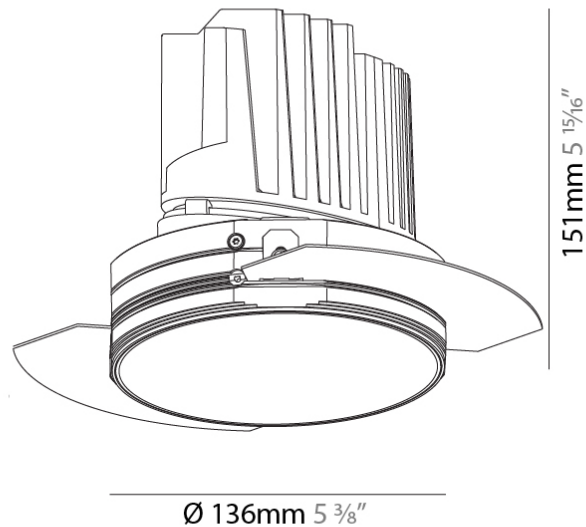

ELECTRICAL

Lamp Type: LED (Zhaga Standard)
Input Wattage (W): 28
Total Output Wattage (W): 26.4
Dimming: Tri-Mode (Non-Dimming and Phase Dimming (120Vac only) and 0-10V Dimming)
Driver Included: No
Driver Location: Recessed Housing
Driver Type: Constant Current - Universal
Driver Class: Class 2
Housing: See components
Input Voltage (V): 120 - 277
Constant Current (MA): 700

LED

Number of LEDs: 1
Color Temperature (°K): 2700 / 3000 / 3500 / 4000
Max. Delivered Lumen (lm): 2156 / 2244 / 2377 / 2425
Nominal Lumen (lm): 2909 / 3028 / 3208 / 2373
CRI: >90 CRI
Lamp Life (hrs): 50000
Upon Request: RGB-W Tunable White Special Color Temperature Special LED

OPTICAL

Reflector°: 18 / 34
Optic°: Lens Pack - No Lens / Linear Spread Lens / Honeycomb / Spread Lens
Adjustability: Fixed
Upon Request: Special Beam Angles

RATINGS AND CERTIFICATIONS

382, F 416-247-9319, www.zaneen.com
Certified and tested for North American standards at the end of the existing Model #. For assistance on 'custom' specifications, contact zteam@zaneen.com.
In a constant effort to supply the best product, we reserve the right to change specifications or materials without notice. The most recent specification sheets are found at zaneen.com
IP rating: IP20