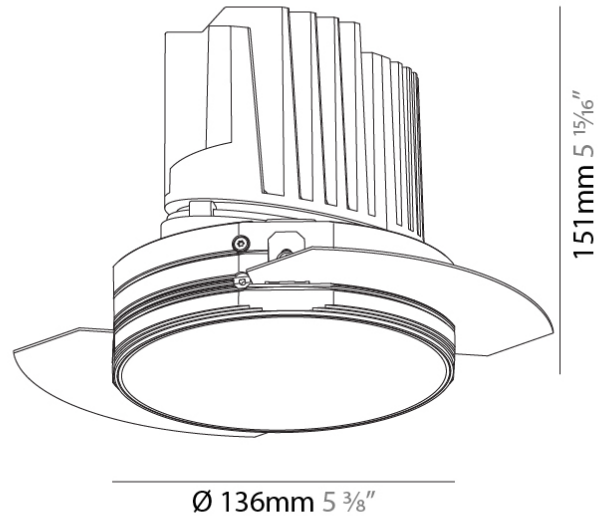

ELECTRICAL

Lamp Type: LED (Zhaga Standard)
Input Wattage (W): 13.2 / 16.5
Total Output Wattage (W): 12.1 / 14.7
Dimming: Tri-Mode (Non-Dimming and Phase Dimming (120Vac only) and 0-10V Dimming)
Driver Included: No
Driver Location: Recessed Housing
Driver Type: Constant Current - Universal
Driver Class: Class 2
Housing: See components
Input Voltage (V): 120 - 277
Constant Current (MA): 350

LED

Number of LEDs: 1
Color Temperature (°K): 2700 / 3000 / 3500 / 4000
Max. Delivered Lumen (lm): 814 / 877 / 911 / 930
Nominal Lumen (lm): 1246 / 1342 / 1396 / 1424
CRI: >90 CRI
Efficiency (%): 90.5
Lamp Life (hrs): 50000
Upon Request: RGB-W Tunable White Special Color Temperature Special LED

OPTICAL

Reflector°: 10
Optic°: Lens Pack - No Lens / Linear Spread Lens / Honeycomb / Spread Lens
Upon Request: Special Beam Angles

RATINGS AND CERTIFICATIONS

382, F 416-247-9319, www.zaneen.com

Not to be used for applications at the end of the existing Model #. For assistance on 'custom' specifications, contact zteam@zaneen.com. In a constant effort to supply the best product, we reserve the right to change specifications or materials without notice. The most recent specification sheets are found at zaneen.com

IP rating: IP20