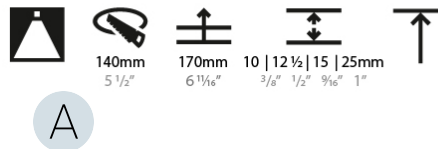

ELECTRICAL

Lamp Type: LED (Zhaga Standard)
Input Wattage (W): 28
Total Output Wattage (W): 26.4
Dimming: Tri-Mode (Non-Dimming and Phase Dimming (120Vac only) and 0-10V Dimming)
Driver Included: No
Driver Location: Recessed Housing
Driver Type: Constant Current - Universal
Driver Class: Class 2
Housing: See components
Input Voltage (V): 120 - 277
Constant Current (MA): 700

LED

Number of LEDs: 1
Color Temperature (°K): 2700 / 3000 / 3500 / 4000
Max. Delivered Lumen (lm): 2156 / 2244 / 2377 / 2425
Nominal Lumen (lm): 2909 / 3028 / 3208 / 2373
CRI: >90 CRI
Lamp Life (hrs): 50000
Upon Request: RGB-W Tunable White Special Color Temperature Special LED

OPTICAL

Reflector°: 18 / 34
Optic°: Lens Pack - No Lens / Linear Spread Lens / Honeycomb / Spread Lens
Adjustability: Fixed
Upon Request: Special Beam Angles

RATINGS AND CERTIFICATIONS

382, F 416-247-9319, www.zaneen.com

Created by Zaneen for use in North America. This is the end of the existing Model #. For assistance on 'custom' specifications, contact zteam@zaneen.com. In a constant effort to supply the best product, we reserve the right to change specifications or materials without notice. The most recent specification sheets are found at zaneen.com

IP rating: IP20